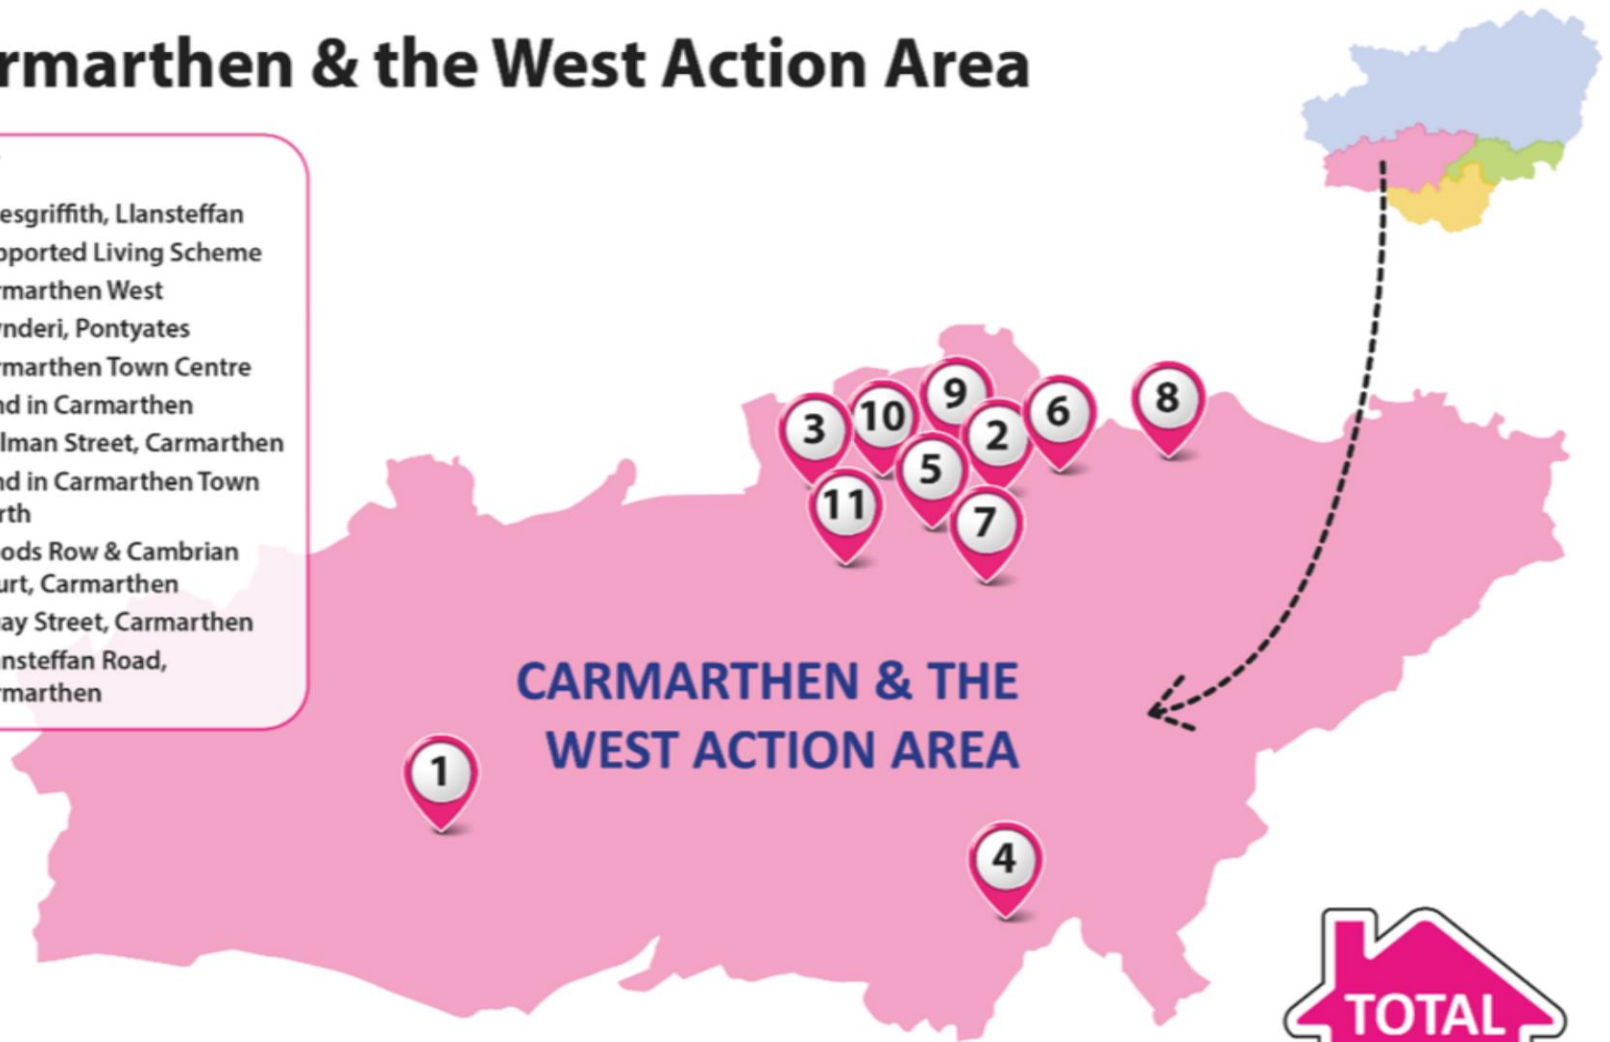

Appendix 2 - Proposed delivery of our New Council Homes by Affordable Housing Action Area

Carmarthen & the West Action Area

KEY

1. Maesgriffith, Llansteffan
2. Supported Living Scheme
3. Carmarthen West
4. Brynderi, Pontyates
5. Carmarthen Town Centre
6. Land in Carmarthen
7. Spilman Street, Carmarthen
8. Land in Carmarthen Town North
9. Woods Row & Cambrian Court, Carmarthen
10. Quay Street, Carmarthen
11. Llansteffan Road, Carmarthen

TOTAL
188

Carmarthenshire Rural & Market Towns Action Area

KEY

1. Meidrim, Trelech
2. Land at Alltwalis, School
3. Land opposite Llangadog School
4. Pencrug, Llandeilo
5. Land in Llandovery
6. Land at Llansawel School
7. Land in Llandysul
8. Land in Pencader
9. Land in Llanybydder

Llanelli & District Action Area

KEY

- 1. Dylan, Bynea
- 2. Garreglwyd, Pembrey
- 3. Llangennech
- 4. Pentref Gardd, Burry Port
- 5. Llanelli Town Centre
- 6. Station Road, Llanelli
- 7. Supported Living Scheme
- 8. Draka, Llanelli
- 9. Land in Llannon
- 10. Grillo Site, Burry Port
- 11. Wellness Village, Llanelli
- 12. Y Waun, Llwynhendy
- 13. Cross Hands
- 14. Granby Clos, Llanelli